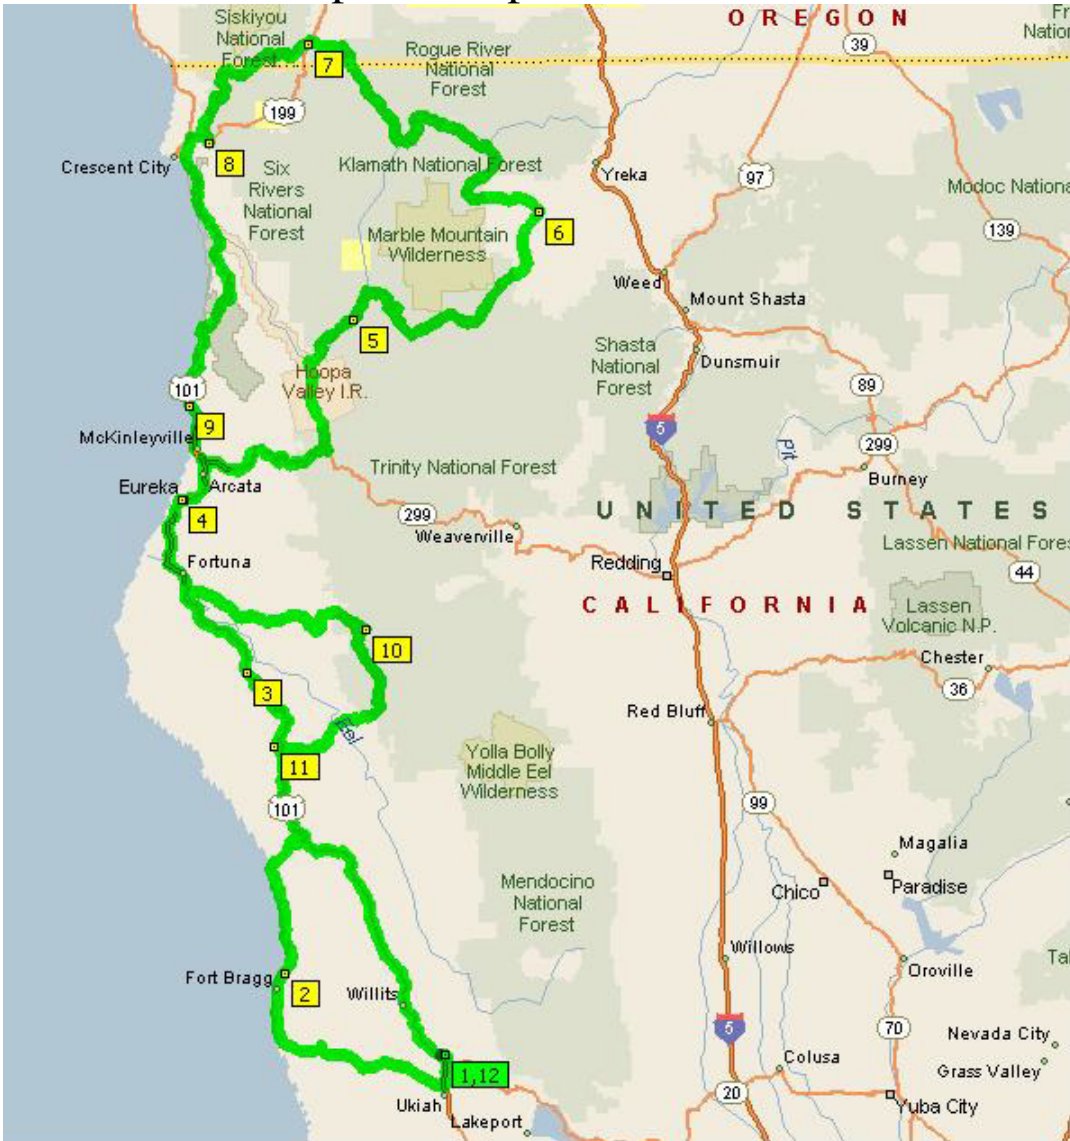

Proposed SuperTour 2010 Route

Day	Date	Day	Miles	Destination
0	25-Jul	Sun	N/A	Redwood Valley (Map Number 1)
1	26-Jul	Mon	80?	Cleone (Map Number 2)
2	27-Jul	Tues	80?	Weott (Map Number 3)
3	28-Jul	Wed	80?	Eureka (Map Number 4)
4	29-Jul	Thur	100?	Orleans (Map Number 5)
5	30-Jul	Fri	70?	Fort Jones (Map Number 6)
6	31-Jul	Sat	50-100?	O'Brien, OR (Map Number 7)
7	1-Aug	Sun	60?	Hiouchi (Map Number 8)
8	2-Aug	Mon	0-?	Hiouchi (Map Number 8) Rest Day
9	3-Aug	Tues	68	Trinidad (Map Number 9)
10	4-Aug	Wed	110	Mad River (Map Number 10)
11	5-Aug	Thur	85	Redway (Map Number 11)
12	6-Aug	Fri	90?	Redwood Valley (Map Number 12)